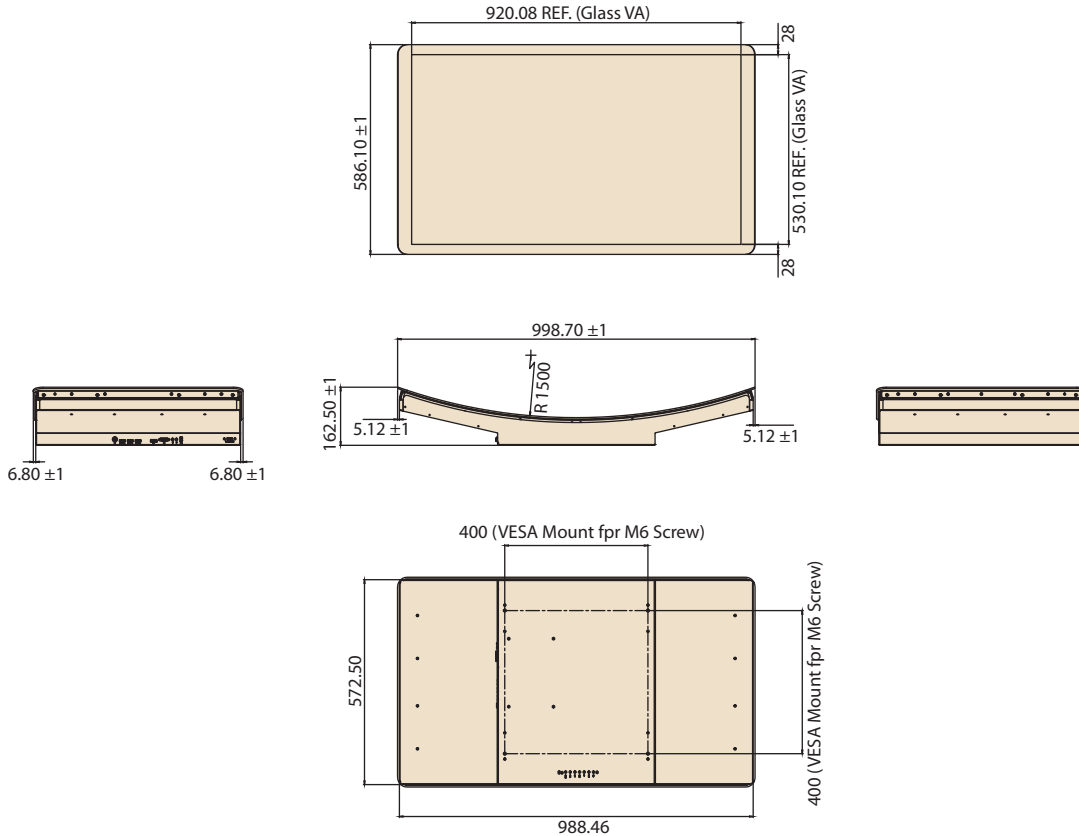

Dimensions

Unit: mm

Ordering Information

Model Name	Description
CRV-430WP-45UHA1	43" UHD 450 cd/m², C type curved touch monitor with P-cap touch

Optional Items

Part Number	Description
1700027186-01	HDMI cable 1.5 meter
1700023591-01	HDMI cable 1.2 meter
XIDS-STD-24050	A/D 100-240V 120W 24V C14 DIN 4 PIN -++
1702002600	Power Cord UL 3P 10A 125V 183cm

Packing List

Part Number	Description
1700002215	M Cable USB-A(M)/USB-A(M) 180CM
1700026656-01	M Cable Displayport 20P(M)/Displayport 20P(M) 190CM