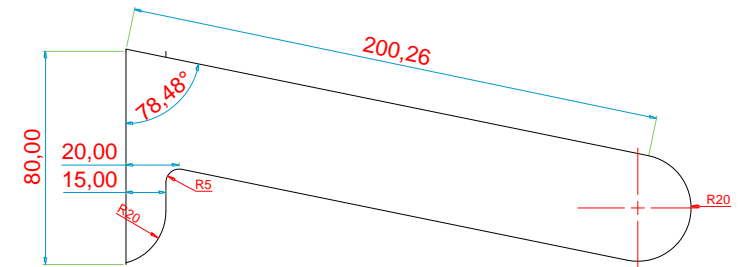

X-Key (China) Limited

Company		X-Key (China) Limited			
X-PP661D					
UNIT	SCALE	PROJECTION SIGN	VERSION		
M M	1:1			1	
Main Material	Super Quality Brushed Stainless Steel				

Address: 903, No.1, Nanbian South Street, Huangzhuang, Taihe Town, Baiyun District, Guangzhou, Guangdong, China.
Tel: +86 20 66690748 Fax: +86 20 66690747
E-mail: info@x-key.cc, sales@x-key.cc
website: www.x-key.cc