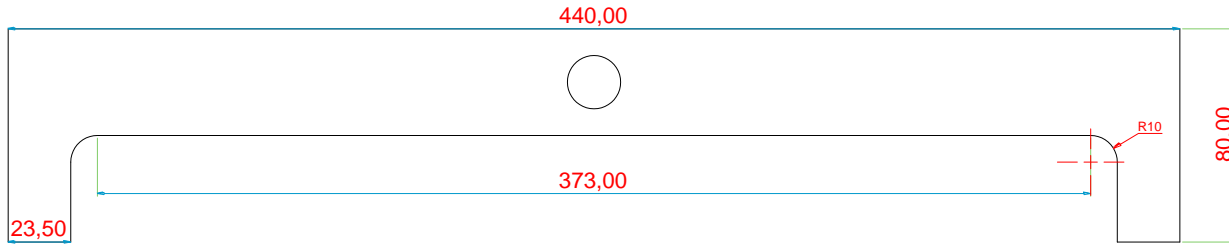

X-Key (China) Limited

Company		X-Key (China) Limited			
X-PP661D					
UNIT	SCALE	PROJECTION SIGN	VERSION		
M M	1:1			1	
Main Material	Super Quality Brushed Stainless Steel				

Address: 903, No.1, Nanbian South Street, Huangzhuang, Taihe Town, Baiyun District, Guangzhou, Guangdong, China.
Tel: +86 20 66690748 Fax: +86 20 66690747
E-mail: info@x-key.cc, sales@x-key.cc
website: www.x-key.cc